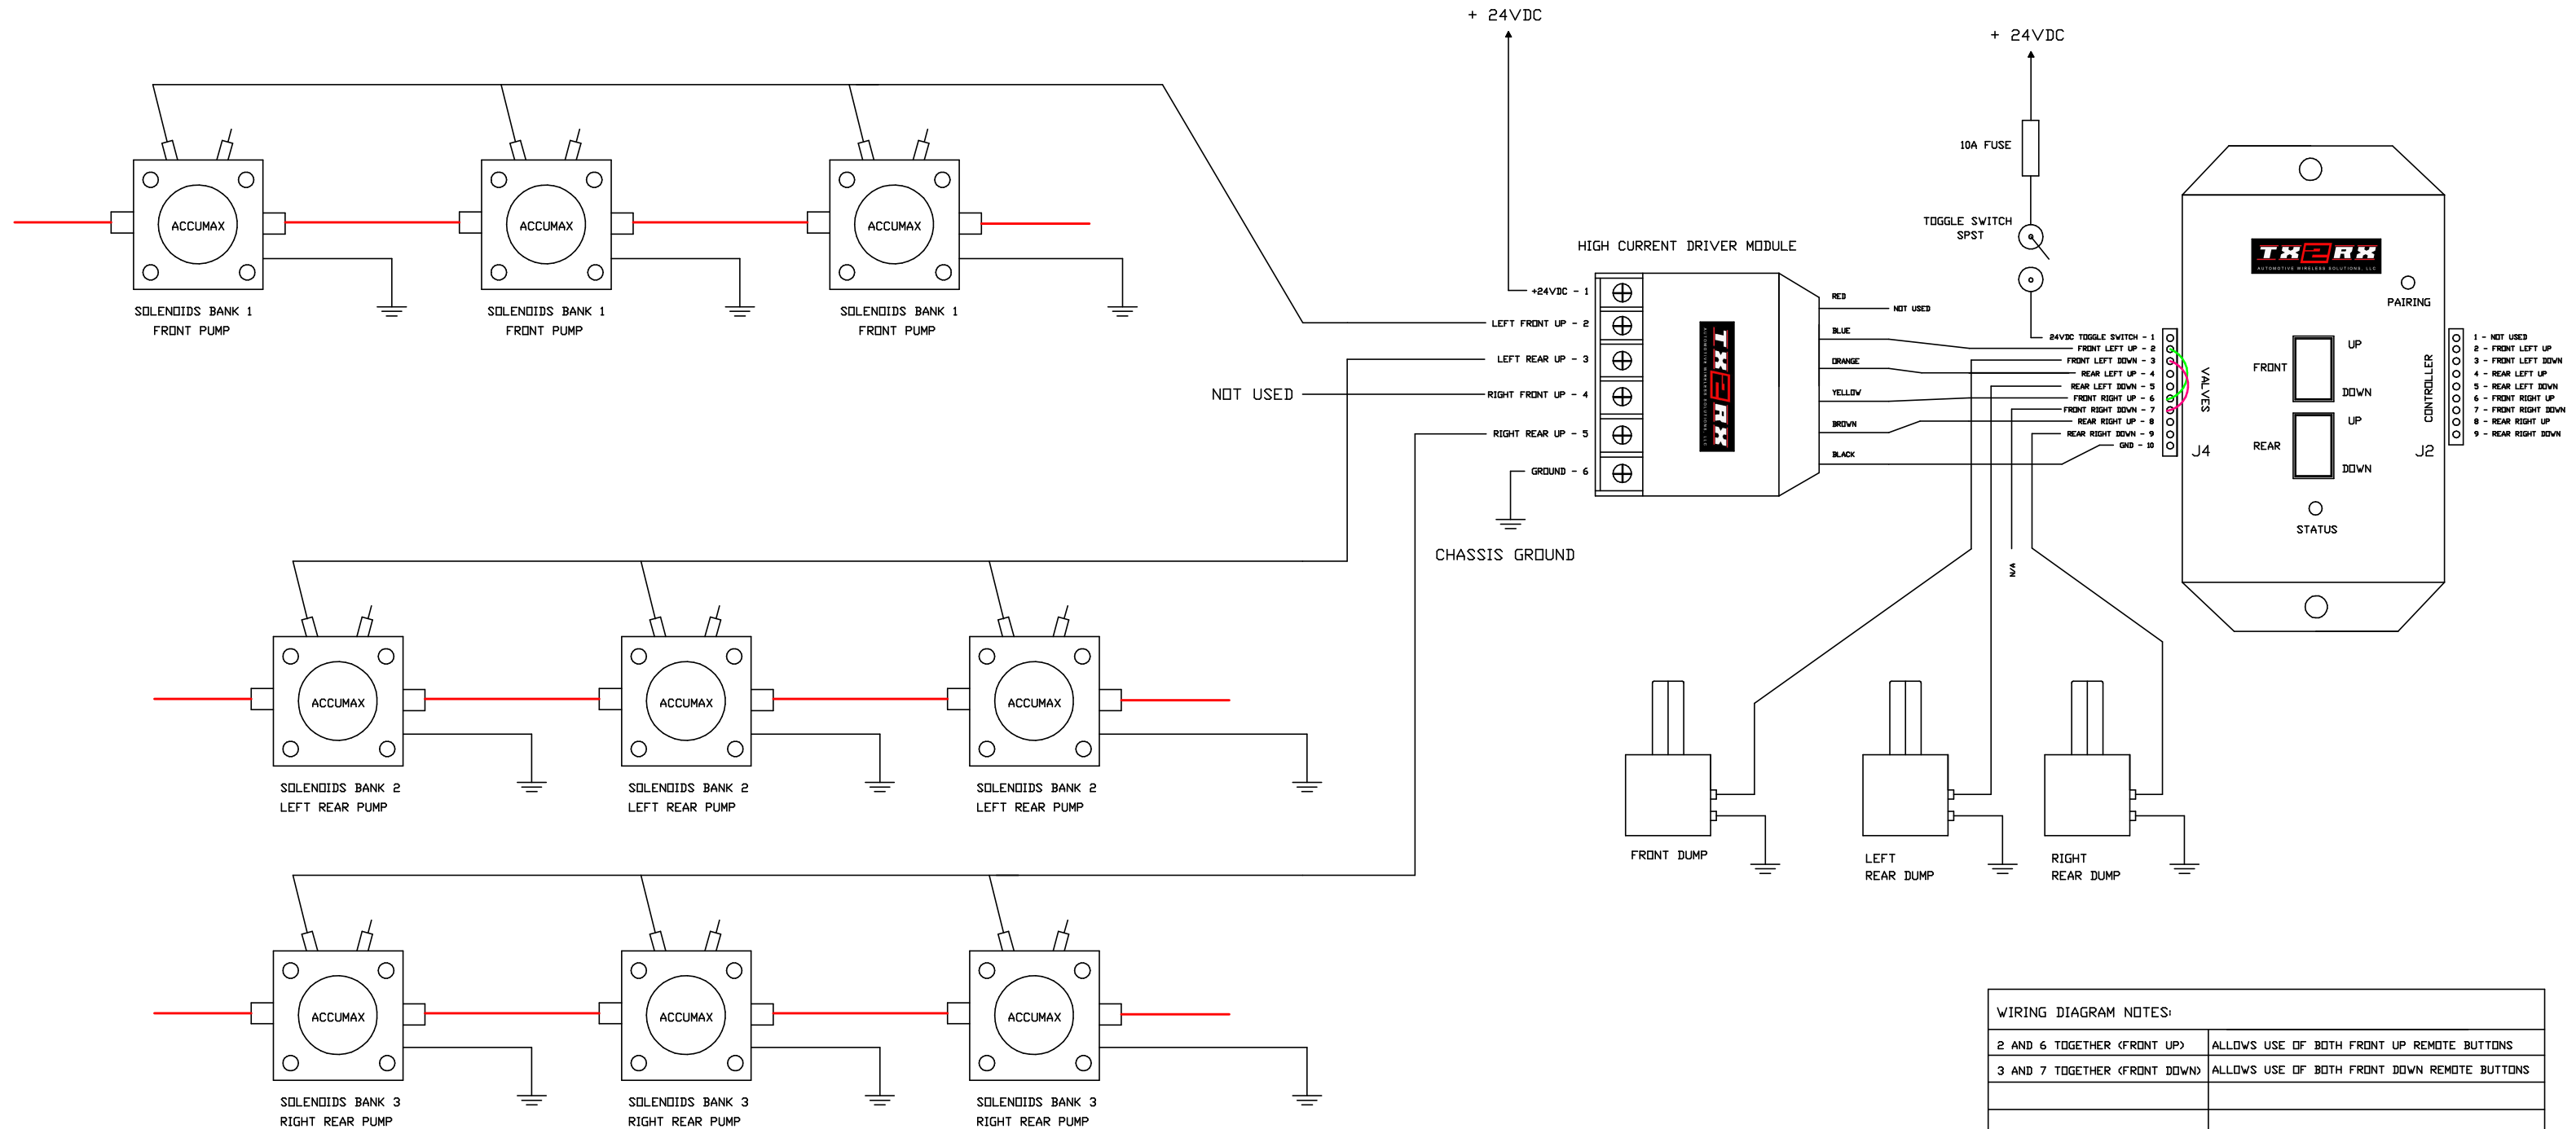

3 PUMP - 3 DUMP SETUP

FRONT PUMP USING 3 SOLENOIDS, REAR PUMP USING 3 SOLENOIDS PER PUMP
TX2RX AUTOMOTIVE WIRELESS SOLUTIONS

WIRING DIAGRAM NOTES:	
2 AND 6 TOGETHER (FRONT UP)	ALLOWS USE OF BOTH FRONT UP REMOTE BUTTONS
3 AND 7 TOGETHER (FRONT DOWN)	ALLOWS USE OF BOTH FRONT DOWN REMOTE BUTTONS
JUMPER PINS ARE NOT REQUIRED. IT ALLOWS EITHER LEFT OR RIGHT REMOTE BUTTONS TO OPERATE.	